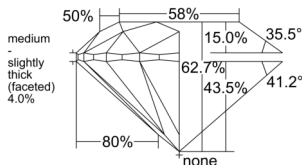

GIA®

FACSIMILE

GIA REPORT 1553374453

Verify this report at GIA.edu

GIA NATURAL DIAMOND DOSSIER®

May 30, 2026
GIA Report Number 1553374453
Shape and Cutting Style ..... Round Brilliant
Measurements ..... 4.28 - 4.30 x 2.69 mm

GRADING RESULTS

Carat Weight ..... 0.30 carat
Color Grade ..... J
Clarity Grade VS1
Cut Grade ..... Excellent

ADDITIONAL GRADING INFORMATION

Polish ..... Excellent
Symmetry ..... Excellent
Fluorescence ..... None
Clarity Characteristics ..... Crystal, Needle
Inscription(s): GIA 1553374453

PROPORTIONS

GRADING SCALES

GIA COLOR SCALE

COLORESS	D
	E
	F
	G
	H
	I
	J
NEAR COLORESS	K
	L
FANIT	M
	N
	O
	P
VERY LIGHT	Q
	R
	S
	T
	U
	V
	W
	X
	Y
LIGHT	Z

GIA CLARITY SCALE

FLAWLESS	INTERNAL FLAWLESS	
		FLAWLESS
VERY VERY SLIGHTLY INCLUDED	VERY SLIGHTLY INCLUDED	
		VVS₁
	VVS₂	
SLIGHTLY INCLUDED	INCLUDED	
		VS₁
	VS₂	
	SI₁	
	SI₂	
	I₁	
	I₂	
	I₃	

GIA CUT SCALE

EXCELLENT
VERY GOOD
GOOD
FAIR
POOR