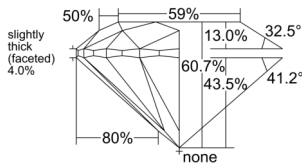

GIA®

FACSIMILE

GIA REPORT 1553379438

Verify this report at GIA.edu

GIA NATURAL DIAMOND DOSSIER®

June 02, 2026
GIA Report Number 1553379438
Shape and Cutting Style ..... Round Brilliant
Measurements ..... 4.30 - 4.33 x 2.62 mm

GRADING RESULTS

Carat Weight ..... 0.30 carat
Color Grade ..... F
Clarity Grade VVS2
Cut Grade ..... Excellent

ADDITIONAL GRADING INFORMATION

Polish ..... Excellent
Symmetry ..... Excellent
Fluorescence ..... None
Clarity Characteristics ..... Feather, Pinpoint
Inscription(s): GIA 1553379438

PROPORTIONS

Profile to actual proportions

GRADING SCALES

GIA COLOR SCALE	GIA CLARITY SCALE	GIA CUT SCALE	
D	FLAWLESS	EXCELLENT	
E	INTERNALLY FLAWLESS		
F		VVS₁	VERY GOOD
G	VVS₂		
H	VS₁	GOOD	
I	VS₂		
J	SI₁	FAIR	
K	SI₂		
L	I₁	POOR	
M	I₂		
N	I₃		
O			
P			
Q			
R			
S			
T			
U			
V			
W			
X			
Y			
Z