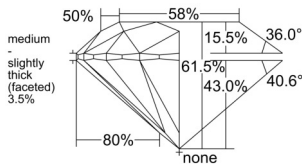

GIA®

FACSIMILE

GIA REPORT 1553379547

Verify this report at GIA.edu

GIA NATURAL DIAMOND DOSSIER®

June 01, 2026
GIA Report Number 1553379547
Shape and Cutting Style ..... Round Brilliant
Measurements ..... 4.36 - 4.39 x 2.69 mm

GRADING RESULTS

Carat Weight ..... 0.31 carat
Color Grade I
Clarity Grade VS1
Cut Grade ..... Excellent

ADDITIONAL GRADING INFORMATION

Polish ..... Excellent
Symmetry ..... Excellent
Fluorescence ..... None
Clarity Characteristics ..... Crystal, Cloud, Needle
Inscription(s): GIA 1553379547

PROPORTIONS

GRADING SCALES

GIA COLOR SCALE

COLORED	D
	E
	F
	G
	H
	I
	J
NEAR COLORLESS	K
	L
Faint	M
	N
	O
	P
	Q
	R
	S
	T
	U
	V
	W
	X
	Y
Light	Z

GIA CLARITY SCALE

FLAWLESS	INTERNAL FLAWLESS	
		FLAWLESS
VERY VERY SLIGHTLY INCLUDED	VVS₁	
	VVS₂	
VERY SLIGHTLY INCLUDED	VS₁	
	VS₂	
SLIGHTLY INCLUDED	SI₁	
	SI₂	
INCLUDED	I₁	
	I₂	
	I₃	

GIA CUT SCALE

EXCELLENT
VERY GOOD
GOOD
FAIR
POOR