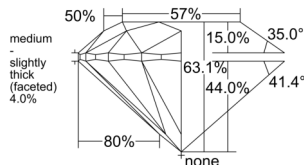

GIA®

FACSIMILE

GIA REPORT 1553380768

Verify this report at GIA.edu

GIA NATURAL DIAMOND DOSSIER®

May 30, 2026
GIA Report Number 1553380768
Shape and Cutting Style ..... Round Brilliant
Measurements ..... 4.66 - 4.70 x 2.95 mm

GRADING RESULTS

Carat Weight ..... 0.40 carat
Color Grade L
Clarity Grade VS1
Cut Grade ..... Excellent

ADDITIONAL GRADING INFORMATION

Polish ..... Excellent
Symmetry ..... Very Good
Fluorescence ..... None
Clarity Characteristics..... Crystal, Feather, Needle, Cloud
Inscription(s): GIA 1553380768

PROPORTIONS

GRADING SCALES

GIA COLOR SCALE	GIA CLARITY SCALE	GIA CUT SCALE	
D	FLAWLESS	EXCELLENT	
E	INTERNALLY FLAWLESS		
F		VVS₁	VERY GOOD
G	VVS₂		
H	VS₁	GOOD	
I	VS₂		
J	SI₁	FAIR	
K	SI₂		
L	I₁	POOR	
M	I₂		
N	I₃		
O			
P			
Q			
R			
S			
T			
U			
V			
W			
X			
Y			
Z