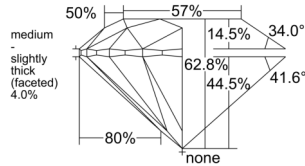

GIA®

FACSIMILE

GIA REPORT 1553384076

Verify this report at GIA.edu

GIA NATURAL DIAMOND DOSSIER®

June 01, 2026
GIA Report Number 1553384076
Shape and Cutting Style ..... Round Brilliant
Measurements ..... 4.27 - 4.29 x 2.69 mm

GRADING RESULTS

Carat Weight ..... 0.30 carat
Color Grade ..... J
Clarity Grade VS2
Cut Grade ..... Excellent

ADDITIONAL GRADING INFORMATION

Polish ..... Excellent
Symmetry ..... Excellent
Fluorescence ..... None
Clarity Characteristics ..... Crystal, Cloud
Inscription(s): GIA 1553384076

PROPORTIONS

GRADING SCALES

GIA COLOR SCALE

COLORESS	D
	E
	F
	G
	H
	I
	J
NEAR COLORESS	K
	L
FAIN	M
	N
	O
	P
VERY LIGHT	Q
	R
	S
	T
	U
	V
	W
	X
	Y
LIGHT	Z

GIA CLARITY SCALE

VERY VERY SLIGHTLY INCLUDED	FLAWLESS
	INTERNALLY FLAWLESS
VERY SLIGHTLY INCLUDED	VVS₁
	VVS₂
SLIGHTLY INCLUDED	VS₁
	VS₂
INCLUDED	SI₁
	SI₂
	I₁
	I₂
	I₃

GIA CUT SCALE

EXCELLENT
VERY GOOD
GOOD
FAIR
POOR