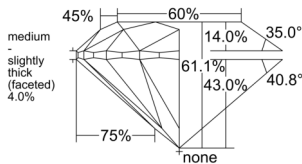

GIA®

FACSIMILE

GIA REPORT 1553407121

Verify this report at GIA.edu

GIA NATURAL DIAMOND DOSSIER®

June 03, 2026
GIA Report Number 1553407121
Shape and Cutting Style ..... Round Brilliant
Measurements ..... 4.36 - 4.38 x 2.67 mm

GRADING RESULTS

Carat Weight ..... 0.31 carat
Color Grade ..... H
Clarity Grade VS1
Cut Grade ..... Excellent

ADDITIONAL GRADING INFORMATION

Polish ..... Excellent
Symmetry ..... Excellent
Fluorescence ..... None
Clarity Characteristics..... Crystal, Pinpoint, Needle, Indented
Natural

Inscription(s): GIA 1553407121

PROPORTIONS

Profile to actual proportions