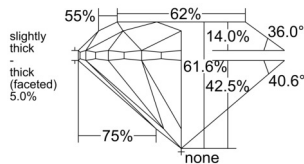

GIA®

FACSIMILE

GIA REPORT 1553426992

Verify this report at GIA.edu

GIA NATURAL DIAMOND DOSSIER®

June 05, 2026
GIA Report Number 1553426992
Shape and Cutting Style ..... Round Brilliant
Measurements ..... 4.23 - 4.26 x 2.61 mm

GRADING RESULTS

Carat Weight ..... 0.30 carat
Color Grade I
Clarity Grade VS1
Cut Grade ..... Very Good

ADDITIONAL GRADING INFORMATION

Polish ..... Excellent
Symmetry ..... Excellent
Fluorescence ..... None
Clarity Characteristics ..... Feather, Pinpoint
Inscription(s): GIA 1553426992

PROPORTIONS

GRADING SCALES

GIA COLOR SCALE

COLORESS	D
	E
	F
	G
	H
	I
	J
NEAR COLORESS	K
	L
FANIT	M
	N
	O
	P
VERY LIGHT	Q
	R
	S
	T
	U
	V
	W
	X
	Y
LIGHT	Z

GIA CLARITY SCALE

VERY VERY SLIGHTLY INCLUDED	FLAWLESS
	INTERNALLY FLAWLESS
VERY SLIGHTLY INCLUDED	VVS₁
	VVS₂
SLIGHTLY INCLUDED	VS₁
	VS₂
INCLUDED	SI₁
	SI₂
	I₁
	I₂
	I₃

GIA CUT SCALE

EXCELLENT
VERY GOOD
GOOD
FAIR
POOR