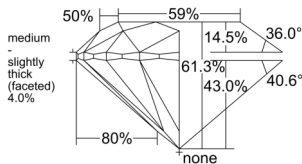

GIA®

FACSIMILE

GIA REPORT 1553427394

Verify this report at GIA.edu

GIA NATURAL DIAMOND DOSSIER®

June 04, 2026
GIA Report Number 1553427394
Shape and Cutting Style ..... Round Brilliant
Measurements ..... 4.71 - 4.73 x 2.89 mm

GRADING RESULTS

Carat Weight ..... 0.40 carat
Color Grade ..... J
Clarity Grade VVS1
Cut Grade ..... Excellent

ADDITIONAL GRADING INFORMATION

Polish ..... Excellent
Symmetry ..... Excellent
Fluorescence ..... None
Clarity Characteristics ..... Cloud, Feather
Inscription(s): GIA 1553427394

PROPORTIONS

Profile to actual proportions

GRADING SCALES

GIA COLOR SCALE

COLOURESS	D
	E
	F
	G
	H
	I
	J
NEAR COLOURESS	K
	L
FAIN	M
	N
	O
	P
VERY LIGHT	Q
	R
	S
	T
	U
	V
	W
	X
	Y
LIGHT	Z

GIA CLARITY SCALE

FLAWLESS	INTERNAL FLAWLESS	
		FLAWLESS
VERY VERY SLIGHTLY INCLUDED	VVS₁	
	VVS₂	
VERY SLIGHTLY INCLUDED	VS₁	
	VS₂	
SLIGHTLY INCLUDED	SI₁	
	SI₂	
INCLUDED	I₁	
	I₂	
	I₃	

GIA CUT SCALE

EXCELLENT
VERY GOOD
GOOD
FAIR
POOR