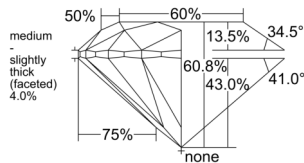

GIA®

FACSIMILE

GIA REPORT 1553427744

Verify this report at GIA.edu

GIA NATURAL DIAMOND DOSSIER®

June 05, 2026
GIA Report Number 1553427744
Shape and Cutting Style ..... Round Brilliant
Measurements ..... 4.29 - 4.32 x 2.62 mm

GRADING RESULTS

Carat Weight ..... 0.30 carat
Color Grade I
Clarity Grade VVS2
Cut Grade ..... Excellent

ADDITIONAL GRADING INFORMATION

Polish ..... Excellent
Symmetry ..... Excellent
Fluorescence ..... None
Clarity Characteristics ..... Cloud, Feather, Pinpoint
Inspection(s): GIA 1553427744

PROPORTIONS

Profile to actual proportions

GRADING SCALES

GIA COLOR SCALE	GIA CLARITY SCALE	GIA CUT SCALE
COLOURLESS	FLAWLESS	EXCELLENT
D	INTERNALLY FLAWLESS	
E	VVS₁	VERY GOOD
F		
G	VS₁	GOOD
H		
I	SI₁	FAIR
J		
K	I₁	POOR
L		
M	I₂	
N		
O	I₃	
P		
Q		
R		
S		
T		
U		
V		
W		
X		
Y		
Z