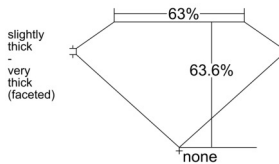

GIA®

FACSIMILE

GIA REPORT 1553427978

Verify this report at GIA.edu

GIA NATURAL DIAMOND DOSSIER®

June 04, 2026
GIA Report Number 1553427978
Shape and Cutting Style ..... Oval Brilliant
Measurements ..... 7.93 x 4.63 x 2.95 mm

GRADING RESULTS

Carat Weight ..... 0.70 carat
Color Grade ..... F
Clarity Grade VVS1

ADDITIONAL GRADING INFORMATION

Polish ..... Excellent
Symmetry ..... Very Good
Fluorescence ..... None
Clarity Characteristics..... Pinpoint, Feather, Surface Graining
Inscription(s): GIA 1553427978, MOVÁL®

PROPORTIONS

Profile not to actual proportions

GRADING SCALES

GIA COLOR SCALE		GIA CLARITY SCALE			
COLORLESS	D	VERY VERY SLIGHTLY INCLUDED	FLAWLESS		
	E		INTERNALLY FLAWLESS		
	F	VERY SLIGHTLY INCLUDED	VVS₁		
	G		VVS₂		
	H		VS₁		
	NEAR COLORLESS	I	SLIGHTLY INCLUDED	VS₂	
		J		SI₁	
		FAINT	K	INCLUDED	SI₂
			L		I₁
			M		I₂
VERT LIGHT	N	LIGHT	I₃		
	O				
	P				
	Q				
	R