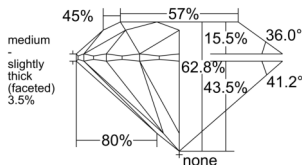

GIA®

FACSIMILE

GIA REPORT 1553429423

Verify this report at GIA.edu

GIA NATURAL DIAMOND DOSSIER®

June 05, 2026
GIA Report Number 1553429423
Shape and Cutting Style ..... Round Brilliant
Measurements ..... 5.64 - 5.68 x 3.56 mm

GRADING RESULTS

Carat Weight ..... 0.70 carat
Color Grade L
Clarity Grade VS2
Cut Grade ..... Excellent

ADDITIONAL GRADING INFORMATION

Polish ..... Excellent
Symmetry ..... Excellent
Fluorescence ..... None
Clarity Characteristics ..... Cloud
Inscription(s): GIA 1553429423

PROPORTIONS

GRADING SCALES

GIA COLOR SCALE	GIA CLARITY SCALE	GIA CUT SCALE	
D	FLAWLESS	EXCELLENT	
E	INTERNALLY FLAWLESS		
F		VVS₁	VERY GOOD
G	VVS₂		
H	VS₁	GOOD	
I	VS₂		
J	SI₁	FAIR	
K	SI₂		
L	I₁	POOR	
M			
N			
O	I₂		
P			
Q			
R	I₃		
S			
T			
U			
V			
W			
X			
Y			
Z