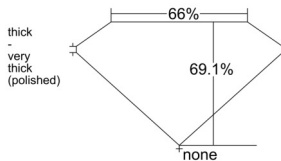

GIA®

FACSIMILE

GIA REPORT 1553430720

Verify this report at GIA.edu

GIA NATURAL DIAMOND DOSSIER®

June 05, 2026
GIA Report Number 1553430720
Shape and Cutting Style ..... **Cut-Cornered Rectangular Modified Brilliant**
Measurements ..... 5.52 x 3.94 x 2.72 mm

GRADING RESULTS

Carat Weight ..... 0.51 carat
Color Grade ..... G
Clarity Grade VS2

ADDITIONAL GRADING INFORMATION

Polish ..... Excellent
Symmetry ..... Very Good
Fluorescence ..... None
Clarity Characteristics..... Crystal, Needle, Cloud
Inscription(s): GIA 1553430720

PROPORTIONS

Profile not to actual proportions

GRADING SCALES

GIA COLOR SCALE		GIA CLARITY SCALE	
COLORED	NEAR COLORLESS	VERY SLIGHTLY INCLUDED	SLIGHTLY INCLUDED
D	H	I	SI₁
E			
F	G	VS₁	SI₂
G			
H	F	VS₂	I₁
I			
J	E	VS₁	I₂
K			
L	D	VS₂	I₃
M			
N	C	SI₁	I₁
O			
P	B	SI₂	I₂
Q			
R	A	SI₁	I₃
S			
T	K	SI₂	I₁
U			
V	J	SI₁	I₂
W			
X	I	SI₂	I₃
Y			
Z	H	SI₁	I₁