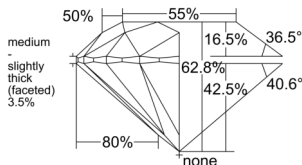

GIA®

FACSIMILE

GIA REPORT 1553434460

Verify this report at GIA.edu

GIA NATURAL DIAMOND DOSSIER®

June 05, 2026
GIA Report Number 1553434460
Shape and Cutting Style ..... Round Brilliant
Measurements ..... 5.64 - 5.68 x 3.56 mm

GRADING RESULTS

Carat Weight ..... 0.70 carat
Color Grade ..... K
Clarity Grade VS1
Cut Grade ..... Excellent

ADDITIONAL GRADING INFORMATION

Polish ..... Excellent
Symmetry ..... Excellent
Fluorescence ..... Faint
Clarity Characteristics ..... Feather
Inscription(s): GIA 1553434460

PROPORTIONS

GRADING SCALES

GIA COLOR SCALE

COLORLESS	D
	E
	F
	G
	H
	I
	J
NEAR COLORLESS	K
	L
FAIN	M
	N
	O
	P
VERY LIGHT	Q
	R
	S
	T
	U
	V
LIGHT	W
	X
	Y
	Z

GIA CLARITY SCALE

FLAWLESS	VERY VERY SLIGHTLY INCLUDED	VS₁	VS₂	VS₁	SI₁	SI₂	I₁	I₂	I₃		
										FLAWLESS	INTERNALLY FLAWLESS

GIA CUT SCALE

EXCELLENT
VERY GOOD
GOOD
FAIR
POOR