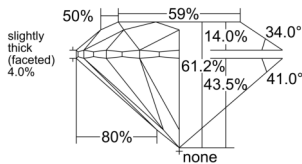

GIA®

FACSIMILE

GIA REPORT 1553437243

Verify this report at GIA.edu

GIA NATURAL DIAMOND DOSSIER®

June 09, 2026
GIA Report Number 1553437243
Shape and Cutting Style ..... Round Brilliant
Measurements ..... 4.31 - 4.33 x 2.64 mm

GRADING RESULTS

Carat Weight ..... 0.30 carat
Color Grade I
Clarity Grade VVS2
Cut Grade ..... Excellent

ADDITIONAL GRADING INFORMATION

Polish ..... Excellent
Symmetry ..... Excellent
Fluorescence ..... None
Clarity Characteristics..... Pinpoint, Indented Natural, Cloud
Inscription(s): GIA 1553437243

PROPORTIONS

Profile to actual proportions

GRADING SCALES

GIA COLOR SCALE	GIA CLARITY SCALE	GIA CUT SCALE	
D	FLAWLESS	EXCELLENT	
E	INTERNALLY FLAWLESS		
F		VVS₁	VERY GOOD
G	VVS₂		
H	VS₁	GOOD	
I	VS₂		
J	SI₁	FAIR	
K	SI₂		
L	I₁	POOR	
M	I₂		
N	I₃		
O			
P			
Q			
R			
S			
T			
U			
V			
W			
X			
Y			
Z