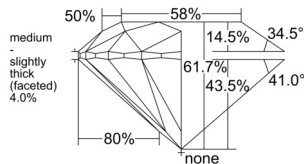

GIA®

FACSIMILE

GIA REPORT

1553437361

Verify this report at GIA.edu

GIA NATURAL DIAMOND DOSSIER®

June 09, 2026
GIA Report Number 1553437361
Shape and Cutting Style ..... Round Brilliant
Measurements ..... 4.34 - 4.36 x 2.68 mm

GRADING RESULTS

Carat Weight ..... 0.31 carat
Color Grade I
Clarity Grade VVS1
Cut Grade ..... Excellent

ADDITIONAL GRADING INFORMATION

Polish ..... Excellent
Symmetry ..... Excellent
Fluorescence ..... None
Clarity Characteristics ..... Feather
Inscription(s): GIA 1553437361

PROPORTIONS

Profile to actual proportions