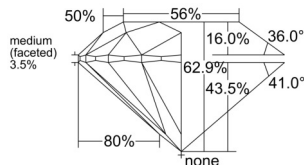

GIA®

FACSIMILE

GIA REPORT 1553437759

Verify this report at GIA.edu

GIA NATURAL DIAMOND DOSSIER®

June 09, 2026
GIA Report Number 1553437759
Shape and Cutting Style ..... Round Brilliant
Measurements ..... 5.07 - 5.09 x 3.19 mm

GRADING RESULTS

Carat Weight ..... 0.51 carat
Color Grade ..... G
Clarity Grade VS1
Cut Grade ..... Excellent

ADDITIONAL GRADING INFORMATION

Polish ..... Excellent
Symmetry ..... Excellent
Fluorescence ..... None
Clarity Characteristics..... Crystal, Cloud, Pinpoint, Needle
Inscription(s): GIA 1553437759

PROPORTIONS

Profile to actual proportions

GRADING SCALES

GIA COLOR SCALE

COLOREDNESS	D
	E
	F
	G
	H
	I
NEAR COLORLESS	J
	K
	L
Faint	M
	N
	O
	P
Very Light	Q
	R
	S
	T
	U
	V
Light	W
	X
	Y
	Z

GIA CLARITY SCALE

VERY VERY SLIGHTLY INCLUDED	FLAWLESS
	INTERNALLY FLAWLESS
VERY SLIGHTLY INCLUDED	VVS₁
	VVS₂
SLIGHTLY INCLUDED	VS₁
	VS₂
INCLUDED	SI₁
	SI₂
	I₁
	I₂
	I₃

GIA CUT SCALE

EXCELLENT
VERY GOOD
GOOD
FAIR
POOR