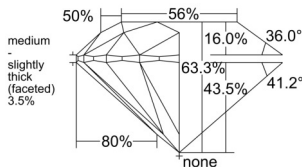

GIA®

FACSIMILE

GIA REPORT 1553445166

Verify this report at GIA.edu

GIA NATURAL DIAMOND DOSSIER®

June 08, 2026
GIA Report Number 1553445166
Shape and Cutting Style ..... Round Brilliant
Measurements ..... 4.68 - 4.71 x 2.97 mm

GRADING RESULTS

Carat Weight ..... 0.40 carat
Color Grade ..... G
Clarity Grade VS1
Cut Grade ..... Excellent

ADDITIONAL GRADING INFORMATION

Polish ..... Excellent
Symmetry ..... Excellent
Fluorescence ..... None
Clarity Characteristics..... Indented Natural, Needle, Pinpoint
Inscription(s): GIA 1553445166

PROPORTIONS

GRADING SCALES

GIA COLOR SCALE

COLORLESS	D
	E
	F
	G
	H
	I
	J
NEAR COLORLESS	K
	L
Faint	M
	N
	O
	P
	Q
	R
	S
	T
	U
	V
	W
	X
	Y
Light	Z

GIA CLARITY SCALE

FLAWLESS	VERY VERY SLIGHTLY INCLUDED	VS₁	VS₂	VS₁	VS₂	SL₁	SL₂	I₁	I₂	I₃		
											FLAWLESS	INTERNALLY FLAWLESS

GIA CUT SCALE

EXCELLENT
VERY GOOD
GOOD
FAIR
POOR