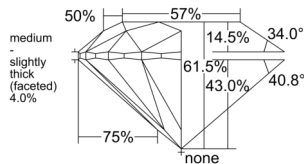

GIA®

FACSIMILE

GIA REPORT 1553446358

Verify this report at GIA.edu

GIA NATURAL DIAMOND DOSSIER®

June 09, 2026
GIA Report Number 1553446358
Shape and Cutting Style ..... Round Brilliant
Measurements ..... 4.48 - 4.50 x 2.76 mm

GRADING RESULTS

Carat Weight ..... 0.34 carat
Color Grade ..... G
Clarity Grade VS1
Cut Grade ..... Excellent

ADDITIONAL GRADING INFORMATION

Polish ..... Excellent
Symmetry ..... Excellent
Fluorescence ..... None
Clarity Characteristics ..... Cloud, Needle, Pinpoint
Inscription(s): GIA 1553446358

PROPORTIONS

Profile to actual proportions

GRADING SCALES

GIA COLOR SCALE

COLOURLESS	D
	E
	F
	G
	H
	I
	J
NEAR COLOURLESS	K
	L
FAIN	M
	N
	O
	P
	Q
VERY LIGHT	R
	S
	T
	U
	V
	W
	X
	Y
LIGHT	Z

GIA CLARITY SCALE

FLAWLESS	INTERNAL FLAWLESS	
		EXCELLENT
VERY VERY SLIGHTLY INCLUDED	VVS₁	
	VVS₂	
VERY SLIGHTLY INCLUDED	VS₁	
	VS₂	
SLIGHTLY INCLUDED	SI₁	
	SI₂	
INCLUDED	I₁	
	I₂	
	I₃	
POOR		

GIA CUT SCALE

EXCELLENT
VERY GOOD
GOOD
FAIR
POOR