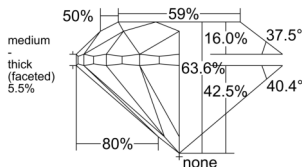

GIA®

FACSIMILE

GIA REPORT

1553446366

Verify this report at GIA.edu

GIA NATURAL DIAMOND DOSSIER®

June 10, 2026
GIA Report Number 1553446366
Shape and Cutting Style ..... Round Brilliant
Measurements ..... 5.54 - 5.56 x 3.53 mm

GRADING RESULTS

Carat Weight ..... 0.70 carat
Color Grade ..... G
Clarity Grade S11
Cut Grade ..... Very Good

ADDITIONAL GRADING INFORMATION

Polish ..... Excellent
Symmetry ..... Very Good
Fluorescence ..... None
Clarity Characteristics ..... Cloud, Crystal
Inscription(s): GIA 1553446366

PROPORTIONS

GRADING SCALES

GIA COLOR SCALE

COLORLESS	D
	E
	F
	G
	H
	I
	J
NEAR COLORLESS	K
	L
	M
	N
	O
	P
	R
	S
	T
	U
	V
	W
	X
	Y
	Z

GIA CLARITY SCALE

FLAWLESS	VERY VERY SLIGHTLY INCLUDED	VVS₁	VVS₂	VS₁	VS₂	S1₁	S1₂	I₁	I₂	I₃	
											INTERNAL FLAWLESS

GIA CUT SCALE

EXCELLENT
VERY GOOD
GOOD
FAIR
POOR