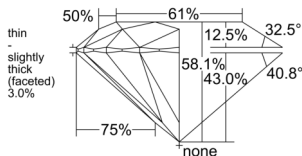

GIA®

FACSIMILE

GIA REPORT 1553446838

Verify this report at GIA.edu

GIA NATURAL DIAMOND DOSSIER®

June 09, 2026
GIA Report Number 1553446838
Shape and Cutting Style ..... Round Brilliant
Measurements ..... 4.40 - 4.43 x 2.57 mm

GRADING RESULTS

Carat Weight ..... 0.30 carat
Color Grade ..... E
Clarity Grade VVS1
Cut Grade ..... Excellent

ADDITIONAL GRADING INFORMATION

Polish ..... Excellent
Symmetry ..... Excellent
Fluorescence ..... Medium Blue
Clarity Characteristics ..... Pinpoint, Feather
Inscription(s): GIA 1553446838

PROPORTIONS

Profile to actual proportions