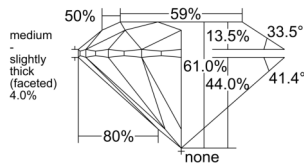

GIA®

FACSIMILE

GIA REPORT 1553448254

Verify this report at GIA.edu

GIA NATURAL DIAMOND DOSSIER®

June 09, 2026
GIA Report Number 1553448254
Shape and Cutting Style ..... Round Brilliant
Measurements ..... 4.45 - 4.47 x 2.72 mm

GRADING RESULTS

Carat Weight ..... 0.33 carat
Color Grade ..... G
Clarity Grade VS1
Cut Grade ..... Excellent

ADDITIONAL GRADING INFORMATION

Polish ..... Excellent
Symmetry ..... Excellent
Fluorescence ..... None
Clarity Characteristics..... Crystal, Pinpoint, Needle
Inscription(s): GIA 1553448254

PROPORTIONS

Profile to actual proportions