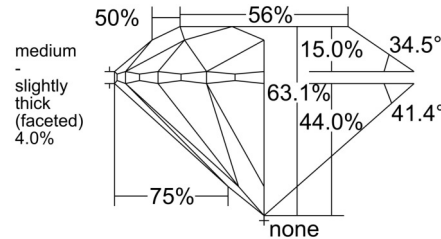

GIA NATURAL DIAMOND GRADING REPORT

June 09, 2026  
 GIA Report Number ..... 1553452400  
 Shape and Cutting Style ..... Round Brilliant  
 Measurements ..... 7.24 - 7.30 x 4.59 mm

GRADING RESULTS

Carat Weight ..... 1.50 carat  
 Color Grade ..... G  
 Clarity Grade ..... SI2  
 Cut Grade ..... Excellent

PROPORTIONS

CLARITY CHARACTERISTICS

KEY TO SYMBOLS\*

- Feather
- Crystal
- Cavity
- Indented Natural
- Natural

\* Red symbols denote internal characteristics (inclusions). Green or black symbols denote external characteristics (blemishes). Diagram is an approximate representation of the diamond, and symbols shown indicate type, position, and approximate size of clarity characteristics. All clarity characteristics may not be shown. Details of finish are not shown.