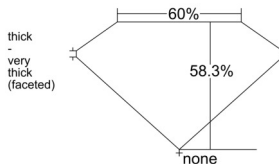

GIA®

FACSIMILE

GIA REPORT 1553462815

Verify this report at GIA.edu

GIA NATURAL DIAMOND DOSSIER®

June 15, 2026
GIA Report Number 1553462815
Shape and Cutting Style ..... Pear Brilliant
Measurements ..... 6.09 x 3.96 x 2.31 mm

GRADING RESULTS

Carat Weight ..... 0.34 carat
Color Grade ..... F
Clarity Grade VS1

ADDITIONAL GRADING INFORMATION

Polish ..... Excellent
Symmetry ..... Very Good
Fluorescence ..... None
Clarity Characteristics ..... Crystal, Pinpoint
Inscription(s): GIA 1553462815

PROPORTIONS

Profile not to actual proportions

GRADING SCALES

GIA COLOR SCALE		GIA CLARITY SCALE			
COLORLESS	D	VERY VERY SLIGHTLY INCLUDED	FLAWLESS		
	E		INTERNALLY FLAWLESS		
	F		VS₁		
	NEAR COLORLESS	G	VERY SLIGHTLY INCLUDED	VS₂	
		H		VS₁	
		FANT	I	SLIGHTLY INCLUDED	VS₂
			J		SI₁
	K		SI₂		
	VERT LIGHT		L	INCLUDED	I₁
			M		I₂
N			I₃		
O					
P					
Q					
R					
LIGHT	S				
	T				
	U				
	V				
	W				
	X				
Y					
Z