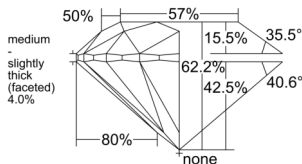

GIA®

FACSIMILE

GIA REPORT 1553468134

Verify this report at GIA.edu

GIA NATURAL DIAMOND DOSSIER®

June 11, 2026
GIA Report Number 1553468134
Shape and Cutting Style ..... Round Brilliant
Measurements ..... 5.42 - 5.47 x 3.39 mm

GRADING RESULTS

Carat Weight ..... 0.62 carat
Color Grade ..... G
Clarity Grade VVS2
Cut Grade ..... Excellent

ADDITIONAL GRADING INFORMATION

Polish ..... Excellent
Symmetry ..... Excellent
Fluorescence ..... Medium Blue
Clarity Characteristics ..... Pinpoint
Inscription(s): GIA 1553468134

PROPORTIONS

Profile to actual proportions