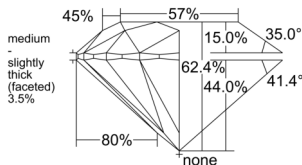

GIA®

FACSIMILE

GIA REPORT 1553478211

Verify this report at GIA.edu

GIA NATURAL DIAMOND DOSSIER®

June 12, 2026
GIA Report Number 1553478211
Shape and Cutting Style ..... Round Brilliant
Measurements ..... 5.65 - 5.70 x 3.54 mm

GRADING RESULTS

Carat Weight ..... 0.70 carat
Color Grade ..... F
Clarity Grade VS1
Cut Grade ..... Excellent

ADDITIONAL GRADING INFORMATION

Polish ..... Excellent
Symmetry ..... Excellent
Fluorescence ..... None
Clarity Characteristics ..... Cloud, Pinpoint
Inscription(s): GIA 1553478211

PROPORTIONS

GRADING SCALES

GIA COLOR SCALE	GIA CLARITY SCALE	GIA CUT SCALE	
COLOURLESS D	FLAWLESS	EXCELLENT	
E	INTERNALLY FLAWLESS		
F		VVS₁	VERY GOOD
G	VVS₂		
H	VS₁	GOOD	
I			VS₂
J	SI₁	FAIR	
K			SI₂
L	I₁	POOR	
M			I₂
N	I₃		
O			
P			
Q			
R			
S			
T			
U			
V			
W			
X			
Y			
Z