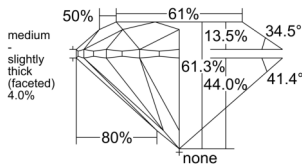

GIA®

FACSIMILE

GIA REPORT 1553480350

Verify this report at GIA.edu

GIA NATURAL DIAMOND DOSSIER®

June 15, 2026
GIA Report Number 1553480350
Shape and Cutting Style ..... Round Brilliant
Measurements ..... 5.67 - 5.71 x 3.49 mm

GRADING RESULTS

Carat Weight ..... 0.70 carat
Color Grade ..... J
Clarity Grade VS2
Cut Grade ..... Excellent

ADDITIONAL GRADING INFORMATION

Polish ..... Excellent
Symmetry ..... Excellent
Fluorescence ..... None
Clarity Characteristics ..... Crystal, Cloud
Inscription(s): GIA 1553480350

PROPORTIONS

Profile to actual proportions