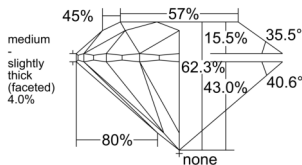

GIA®

FACSIMILE

GIA REPORT 1553484944

Verify this report at GIA.edu

GIA NATURAL DIAMOND DOSSIER®

June 15, 2026
GIA Report Number 1553484944
Shape and Cutting Style ..... Round Brilliant
Measurements ..... 5.33 - 5.35 x 3.33 mm

GRADING RESULTS

Carat Weight ..... 0.59 carat
Color Grade ..... G
Clarity Grade VVS1
Cut Grade ..... Excellent

ADDITIONAL GRADING INFORMATION

Polish ..... Excellent
Symmetry ..... Excellent
Fluorescence ..... None
Clarity Characteristics ..... Pinpoint, Needle, Feather
Inscription(s): GIA 1553484944

PROPORTIONS

Profile to actual proportions