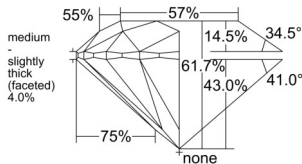

GIA®

FACSIMILE

GIA REPORT 1553494321

Verify this report at GIA.edu

GIA NATURAL DIAMOND DOSSIER®

June 15, 2026
GIA Report Number 1553494321
Shape and Cutting Style ..... Round Brilliant
Measurements ..... 4.38 - 4.40 x 2.71 mm

GRADING RESULTS

Carat Weight ..... 0.32 carat
Color Grade ..... G
Clarity Grade S11
Cut Grade ..... Excellent

ADDITIONAL GRADING INFORMATION

Polish ..... Excellent
Symmetry ..... Excellent
Fluorescence ..... None
Clarity Characteristics ..... Cloud
Inscription(s): GIA 1553494321

PROPORTIONS

Profile to actual proportions