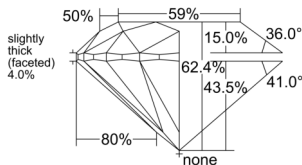

GIA®

FACSIMILE

GIA REPORT 1553496334

Verify this report at GIA.edu

GIA NATURAL DIAMOND DOSSIER®

June 17, 2026
GIA Report Number 1553496334
Shape and Cutting Style ..... Round Brilliant
Measurements ..... 5.75 - 5.79 x 3.60 mm

GRADING RESULTS

Carat Weight ..... 0.75 carat
Color Grade ..... H
Clarity Grade VS1
Cut Grade ..... Excellent

ADDITIONAL GRADING INFORMATION

Polish ..... Excellent
Symmetry ..... Excellent
Fluorescence ..... Medium Blue
Clarity Characteristics..... Crystal, Cloud, Pinpoint
Inscription(s): GIA 1553496334

PROPORTIONS

Profile to actual proportions

GRADING SCALES

GIA COLOR SCALE	GIA CLARITY SCALE	GIA CUT SCALE	
D	FLAWLESS	EXCELLENT	
E	INTERNALLY FLAWLESS		
F		VVS₁	VERY GOOD
G	VVS₂		
H	VS₁	GOOD	
I	VS₂		
J	SI₁	FAIR	
K	SI₂		
L	I₁	POOR	
M	I₂		
N	I₃		
O			
P			
Q			
R			
S			
T			
U			
V			
W			
X			
Y			
Z