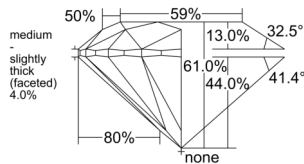

GIA®

FACSIMILE

GIA REPORT 1553497737

Verify this report at GIA.edu

GIA NATURAL DIAMOND DOSSIER®

June 16, 2026
GIA Report Number 1553497737
Shape and Cutting Style ..... Round Brilliant
Measurements ..... 4.90 - 4.94 x 3.00 mm

GRADING RESULTS

Carat Weight ..... 0.44 carat
Color Grade ..... H
Clarity Grade S11
Cut Grade ..... Excellent

ADDITIONAL GRADING INFORMATION

Polish ..... Excellent
Symmetry ..... Excellent
Fluorescence ..... None
Clarity Characteristics ..... Feather, Crystal
Inscription(s): GIA 1553497737

PROPORTIONS

Profile to actual proportions