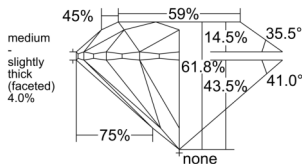

GIA®

FACSIMILE

GIA REPORT 1553500474

Verify this report at GIA.edu

GIA NATURAL DIAMOND DOSSIER®

June 17, 2026
GIA Report Number 1553500474
Shape and Cutting Style ..... Round Brilliant
Measurements ..... 4.74 - 4.76 x 2.94 mm

GRADING RESULTS

Carat Weight ..... 0.41 carat
Color Grade ..... G
Clarity Grade VS1
Cut Grade ..... Excellent

ADDITIONAL GRADING INFORMATION

Polish ..... Excellent
Symmetry ..... Excellent
Fluorescence ..... None
Clarity Characteristics ..... Cloud, Feather, Pinpoint
Inscription(s): GIA 1553500474

PROPORTIONS

Profile to actual proportions

GRADING SCALES

GIA COLOR SCALE	GIA CLARITY SCALE	GIA CUT SCALE	
D	FLAWLESS	EXCELLENT	
E	INTERNALLY FLAWLESS		
F		VVS₁	VERY GOOD
G	VVS₂		
H	VS₁	GOOD	
I	VS₂		
J	SI₁	FAIR	
K	SI₂		
L	I₁	POOR	
M			
N			
O	I₂		
P			
Q			
R	I₃		
S			
T			
U			
V			
W			
X			
Y			
Z