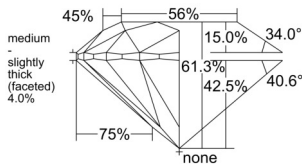

GIA®

FACSIMILE

GIA REPORT 1553500984

Verify this report at GIA.edu

GIA NATURAL DIAMOND DOSSIER®

June 16, 2026
GIA Report Number 1553500984
Shape and Cutting Style ..... Round Brilliant
Measurements ..... 4.76 - 4.79 x 2.93 mm

GRADING RESULTS

Carat Weight ..... 0.41 carat
Color Grade ..... D
Clarity Grade VS1
Cut Grade ..... Excellent

ADDITIONAL GRADING INFORMATION

Polish ..... Excellent
Symmetry ..... Excellent
Fluorescence ..... None
Clarity Characteristics..... Cloud, Needle, Pinpoint
Inscription(s): GIA 1553500984

PROPORTIONS

Profile to actual proportions

GRADING SCALES

GIA COLOR SCALE

COLORLESS	D
	E
	F
	G
	H
	I
	J
NEAR COLORLESS	K
	L
FAIN	M
	N
	O
	P
	Q
VERY LIGHT	R
	S
	T
	U
	V
	W
	X
	Y
LIGHT	Z

GIA CLARITY SCALE

FLAWLESS	INTERNAL FLAWLESS	
		FLAWLESS
VERY VERY SLIGHTLY INCLUDED	VVS₁	
	VVS₂	
VERY SLIGHTLY INCLUDED	VS₁	
	VS₂	
SLIGHTLY INCLUDED	SI₁	
	SI₂	
INCLUDED	I₁	
	I₂	
	I₃	

GIA CUT SCALE

EXCELLENT
VERY GOOD
GOOD
FAIR
POOR