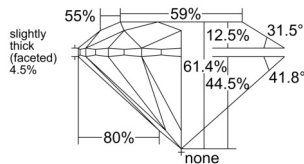

GIA®

FACSIMILE

GIA REPORT 1553504224

Verify this report at GIA.edu

GIA NATURAL DIAMOND DOSSIER®

June 16, 2026
GIA Report Number 1553504224
Shape and Cutting Style ..... Round Brilliant
Measurements ..... 5.44 - 5.46 x 3.35 mm

GRADING RESULTS

Carat Weight ..... 0.61 carat
Color Grade ..... E
Clarity Grade VS2
Cut Grade ..... Excellent

ADDITIONAL GRADING INFORMATION

Polish ..... Excellent
Symmetry ..... Excellent
Fluorescence ..... Faint
Clarity Characteristics ..... Crystal
Inscription(s): GIA 1553504224

PROPORTIONS

Profile to actual proportions