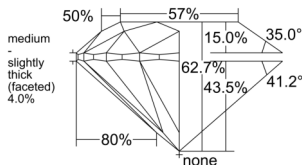

GIA®

FACSIMILE

GIA REPORT 1553522532

Verify this report at GIA.edu

GIA NATURAL DIAMOND DOSSIER®

June 18, 2026
GIA Report Number 1553522532
Shape and Cutting Style ..... Round Brilliant
Measurements ..... 5.64 - 5.67 x 3.55 mm

GRADING RESULTS

Carat Weight ..... 0.70 carat
Color Grade ..... E
Clarity Grade S11
Cut Grade ..... Excellent

ADDITIONAL GRADING INFORMATION

Polish ..... Excellent
Symmetry ..... Excellent
Fluorescence ..... None
Clarity Characteristics ..... Cloud, Feather
Inscription(s): GIA 1553522532

PROPORTIONS

GRADING SCALES

GIA COLOR SCALE	GIA CLARITY SCALE	GIA CUT SCALE	
D	FLAWLESS	EXCELLENT	
E	INTERNALLY FLAWLESS		
F		VVS₁	VERY GOOD
G	VVS₂		
H	VS₁	GOOD	
I	VS₂		
J	S1₁	FAIR	
K	S1₂		
L	I₁	POOR	
M	I₂		
N	I₃		
O			
P			
Q			
R			
S			
T			
U			
V			
W			
X			
Y			
Z