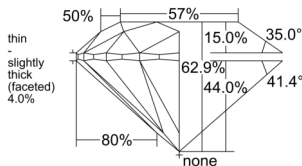

GIA®

FACSIMILE

GIA REPORT 1553529566

Verify this report at GIA.edu

GIA NATURAL DIAMOND DOSSIER®

June 22, 2026
GIA Report Number 1553529566
Shape and Cutting Style ..... Round Brilliant
Measurements ..... 5.63 - 5.67 x 3.56 mm

GRADING RESULTS

Carat Weight ..... 0.70 carat
Color Grade ..... G
Clarity Grade S11
Cut Grade ..... Excellent

ADDITIONAL GRADING INFORMATION

Polish ..... Excellent
Symmetry ..... Excellent
Fluorescence ..... None
Clarity Characteristics ..... Cloud, Feather
Inscription(s): GIA 1553529566

PROPORTIONS

Profile to actual proportions