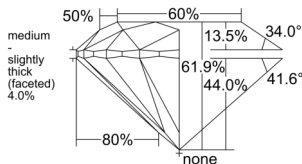

GIA®

FACSIMILE

GIA REPORT 1553548212

Verify this report at GIA.edu

GIA NATURAL DIAMOND DOSSIER®

June 25, 2026
GIA Report Number 1553548212
Shape and Cutting Style ..... Round Brilliant
Measurements ..... 4.27 - 4.29 x 2.65 mm

GRADING RESULTS

Carat Weight ..... 0.30 carat
Color Grade ..... G
Clarity Grade VS1
Cut Grade ..... Excellent

ADDITIONAL GRADING INFORMATION

Polish ..... Excellent
Symmetry ..... Excellent
Fluorescence ..... Medium Blue
Clarity Characteristics..... Crystal, Indented Natural
Inscription(s): GIA 1553548212

PROPORTIONS

GRADING SCALES

GIA COLOR SCALE	GIA CLARITY SCALE	GIA CUT SCALE	
D	FLAWLESS	EXCELLENT	
E	INTERNALLY FLAWLESS		
F		VVS₁	VERY GOOD
G	VVS₂		
H	VS₁	GOOD	
I	VS₂		
J	SI₁	FAIR	
K	SI₂		
L	I₁	POOR	
M	I₂		
N	I₃		
O			
P			
Q			
R			
S			
T			
U			
V			
W			
X			
Y			
Z