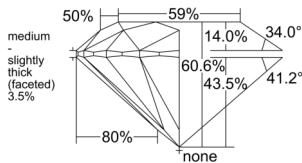

GIA®

FACSIMILE

GIA REPORT

1553558376

Verify this report at GIA.edu

GIA NATURAL DIAMOND DOSSIER®

June 23, 2026
GIA Report Number 1553558376
Shape and Cutting Style ..... Round Brilliant
Measurements ..... 5.11 - 5.14 x 3.11 mm

GRADING RESULTS

Carat Weight ..... 0.50 carat
Color Grade ..... F
Clarity Grade VS1
Cut Grade ..... Excellent

ADDITIONAL GRADING INFORMATION

Polish ..... Excellent
Symmetry ..... Excellent
Fluorescence ..... Faint
Clarity Characteristics ..... Feather, Pinpoint
Inscription(s): GIA 1553558376

PROPORTIONS

Profile to actual proportions