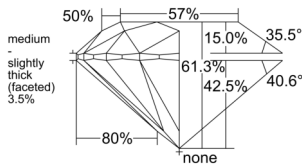

GIA®

FACSIMILE

GIA REPORT

1553560643

Verify this report at GIA.edu

GIA NATURAL DIAMOND DOSSIER®

June 24, 2026
GIA Report Number 1553560643
Shape and Cutting Style ..... Round Brilliant
Measurements ..... 5.82 - 5.85 x 3.57 mm

GRADING RESULTS

Carat Weight ..... 0.75 carat
Color Grade ..... E
Clarity Grade VS2
Cut Grade ..... Excellent

ADDITIONAL GRADING INFORMATION

Polish ..... Excellent
Symmetry ..... Excellent
Fluorescence ..... None
Clarity Characteristics ..... Cloud, Feather
Inscription(s): GIA 1553560643

PROPORTIONS

GRADING SCALES

GIA COLOR SCALE

COLORED	D
	E
	F
	G
	H
	I
	J
NEAR COLORLESS	K
	L
FAIN	M
	N
	O
	P
	Q
VERY LIGHT	R
	S
	T
	U
	V
	W
	X
	Y
LIGHT	Z

GIA CLARITY SCALE

FLAWLESS	INTERNAL FLAWLESS	
		FLAWLESS
VERY VERY SLIGHTLY INCLUDED	VVS₁	
	VVS₂	
VERY SLIGHTLY INCLUDED	VS₁	
	VS₂	
SLIGHTLY INCLUDED	SI₁	
	SI₂	
INCLUDED	I₁	
	I₂	
	I₃	

GIA CUT SCALE

EXCELLENT
VERY GOOD
GOOD
FAIR
POOR