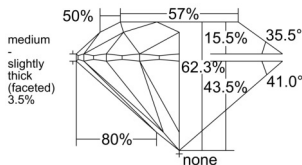

GIA®

FACSIMILE

GIA REPORT 1553573014

Verify this report at GIA.edu

GIA NATURAL DIAMOND DOSSIER®

June 25, 2026
GIA Report Number 1553573014
Shape and Cutting Style ..... Round Brilliant
Measurements ..... 4.82 - 4.85 x 3.01 mm

GRADING RESULTS

Carat Weight ..... 0.43 carat
Color Grade ..... F
Clarity Grade VS2
Cut Grade ..... Excellent

ADDITIONAL GRADING INFORMATION

Polish ..... Excellent
Symmetry ..... Excellent
Fluorescence ..... None
Clarity Characteristics ..... Cloud, Crystal
Inscription(s): GIA 1553573014

PROPORTIONS

GRADING SCALES

GIA COLOR SCALE	GIA CLARITY SCALE	GIA CUT SCALE	
D	FLAWLESS	EXCELLENT	
E	INTERNALLY FLAWLESS		
F		VVS₁	VERY GOOD
G	VVS₂		
H	VS₁	GOOD	
I	VS₂		
J	SI₁	FAIR	
K	SI₂		
L	I₁	POOR	
M	I₂		
N	I₃		
O			
P			
Q			
R			
S			
T			
U			
V			
W			
X			
Y			
Z