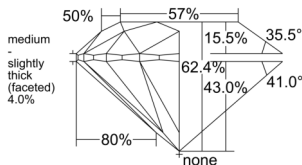

GIA®

FACSIMILE

GIA REPORT 1553574744

Verify this report at GIA.edu

GIA NATURAL DIAMOND DOSSIER®

June 26, 2026
GIA Report Number 1553574744
Shape and Cutting Style ..... Round Brilliant
Measurements ..... 4.73 - 4.77 x 2.97 mm

GRADING RESULTS

Carat Weight ..... 0.41 carat
Color Grade I
Clarity Grade VS1
Cut Grade ..... Excellent

ADDITIONAL GRADING INFORMATION

Polish ..... Excellent
Symmetry ..... Excellent
Fluorescence ..... Faint
Clarity Characteristics ..... Crystal
Inscription(s): GIA 1553574744

PROPORTIONS

GRADING SCALES

GIA COLOR SCALE	GIA CLARITY SCALE	GIA CUT SCALE	
D	FLAWLESS	EXCELLENT	
E	INTERNALLY FLAWLESS		
F		VVS₁	VERY GOOD
G	VVS₂		
H	VS₁	GOOD	
I	VS₂		
J	SI₁	FAIR	
K	SI₂		
L	I₁	POOR	
M	I₂		
N	I₃		
O			
P			
Q			
R			
S			
T			
U			
V			
W			
X			
Y			
Z