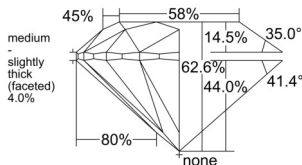

GIA®

FACSIMILE

GIA REPORT 1553575502

Verify this report at GIA.edu

GIA NATURAL DIAMOND DOSSIER®

June 25, 2026
GIA Report Number 1553575502
Shape and Cutting Style ..... Round Brilliant
Measurements ..... 5.70 - 5.73 x 3.58 mm

GRADING RESULTS

Carat Weight ..... 0.72 carat
Color Grade ..... E
Clarity Grade S11
Cut Grade ..... Excellent

ADDITIONAL GRADING INFORMATION

Polish ..... Excellent
Symmetry ..... Excellent
Fluorescence ..... None
Clarity Characteristics ..... Cloud
Inscription(s): GIA 1553575502

PROPORTIONS

GRADING SCALES

GIA COLOR SCALE

COLOREDNESS	D
	E
	F
	G
	H
	I
	J
NEAR COLORLESS	K
	L
Faint	M
	N
	O
	P
Very Light	Q
	R
	S
	T
	U
	V
Light	W
	X
	Y
	Z

GIA CLARITY SCALE

FLAWLESS	VERY VERY SLIGHTLY INCLUDED	VVS₁	VVS₂	VS₁	VS₂	S1₁	S1₂	I₁	I₂	I₃	
											INTERNAL FLAWLESS

GIA CUT SCALE

EXCELLENT
VERY GOOD
GOOD
FAIR
POOR