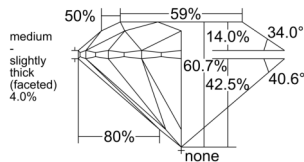

GIA®

FACSIMILE

GIA REPORT 1553578390

Verify this report at GIA.edu

GIA NATURAL DIAMOND DOSSIER®

June 25, 2026
GIA Report Number 1553578390
Shape and Cutting Style ..... Round Brilliant
Measurements ..... 4.56 - 4.57 x 2.77 mm

GRADING RESULTS

Carat Weight ..... 0.35 carat
Color Grade ..... K, Faint Brown
Clarity Grade S11
Cut Grade ..... Excellent

ADDITIONAL GRADING INFORMATION

Polish ..... Excellent
Symmetry ..... Excellent
Fluorescence ..... Faint
Clarity Characteristics ..... Feather, Crystal
Inscription(s): GIA 1553578390

PROPORTIONS

Profile to actual proportions