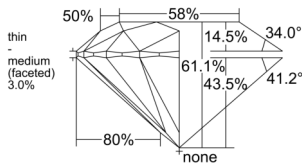

GIA®

FACSIMILE

GIA REPORT 1553635317

Verify this report at GIA.edu

GIA NATURAL DIAMOND DOSSIER®

July 01, 2026
GIA Report Number 1553635317
Shape and Cutting Style ..... Round Brilliant
Measurements ..... 5.51 - 5.54 x 3.38 mm

GRADING RESULTS

Carat Weight ..... 0.62 carat
Color Grade ..... G
Clarity Grade S11
Cut Grade ..... Excellent

ADDITIONAL GRADING INFORMATION

Polish ..... Excellent
Symmetry ..... Excellent
Fluorescence ..... None
Clarity Characteristics..... Feather, Crystal, Cloud
Inscription(s): GIA 1553635317

PROPORTIONS

GRADING SCALES

GIA COLOR SCALE

COLORLESS	D
	E
	F
	G
	H
	I
	J
NEAR COLORLESS	K
	L
	M
	N
	O
	P
	Q
	R
	S
	T
	U
	V
	W
	X
	Y
LIGHT	Z

GIA CLARITY SCALE

VERY VERY SLIGHTLY INCLUDED	FLAWLESS
	INTERNALLY FLAWLESS
VERY SLIGHTLY INCLUDED	VVS₁
	VVS₂
SLIGHTLY INCLUDED	VS₁
	VS₂
INCLUDED	SI₁
	SI₂
	I₁
	I₂
	I₃

GIA CUT SCALE

EXCELLENT
VERY GOOD
GOOD
FAIR
POOR