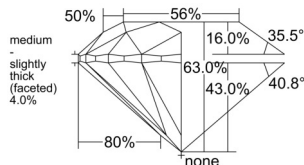

GIA®

FACSIMILE

GIA REPORT 1553635972

Verify this report at GIA.edu

GIA NATURAL DIAMOND DOSSIER®

July 01, 2026
GIA Report Number 1553635972
Shape and Cutting Style ..... Round Brilliant
Measurements ..... 5.03 - 5.06 x 3.18 mm

GRADING RESULTS

Carat Weight ..... 0.50 carat
Color Grade ..... H
Clarity Grade VS1
Cut Grade ..... Excellent

ADDITIONAL GRADING INFORMATION

Polish ..... Excellent
Symmetry ..... Excellent
Fluorescence ..... Faint
Clarity Characteristics.... Crystal, Cloud, Needle, Indented Natural
Inscription(s): GIA 1553635972

PROPORTIONS

GRADING SCALES

GIA COLOR SCALE

COLOREDNESS	D
	E
	F
	G
	H
	I
	J
NEAR COLORLESS	K
	L
FAINTE	M
	N
	O
	P
	Q
	R
	S
	T
	U
	V
	W
	X
	Y
LIGHT	Z

GIA CLARITY SCALE

FLAWLESS	INTERNAL FLAWLESS	
		FLAWLESS
VERY VERY SLIGHTLY INCLUDED	VVS₁	
	VVS₂	
VERY SLIGHTLY INCLUDED	VS₁	
	VS₂	
SLIGHTLY INCLUDED	SI₁	
	SI₂	
INCLUDED	I₁	
	I₂	
	I₃	

GIA CUT SCALE

EXCELLENT
VERY GOOD
GOOD
FAIR
POOR