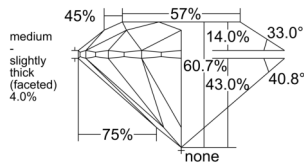

GIA®

FACSIMILE

GIA REPORT 1555024683

Verify this report at GIA.edu

GIA NATURAL DIAMOND DOSSIER®

April 13, 2026
GIA Report Number 1555024683
Shape and Cutting Style ..... Round Brilliant
Measurements ..... 3.79 - 3.81 x 2.31 mm

GRADING RESULTS

Carat Weight ..... 0.20 carat
Color Grade ..... G
Clarity Grade VS1
Cut Grade ..... Excellent

ADDITIONAL GRADING INFORMATION

Polish ..... Excellent
Symmetry ..... Excellent
Fluorescence ..... None
Clarity Characteristics ..... Feather, Pinpoint
Inscription(s): GIA 1555024683

PROPORTIONS

Profile to actual proportions

GRADING SCALES

GIA COLOR SCALE	GIA CLARITY SCALE	GIA CUT SCALE	
D	FLAWLESS	EXCELLENT	
E	INTERNALLY FLAWLESS		
F		VVS₁	VERY GOOD
G	VVS₂		
H	VS₁	GOOD	
I	VS₂		
J	SI₁	FAIR	
K	SI₂		
L	I₁	POOR	
M	I₂		
N	I₃		
O			
P			
Q			
R			
S			
T			
U			
V			
W			
X			
Y			
Z