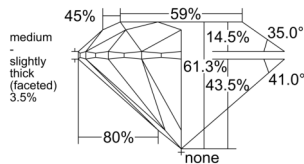

GIA®

FACSIMILE

GIA REPORT

1555026381

Verify this report at GIA.edu

GIA NATURAL DIAMOND DOSSIER®

April 14, 2026
GIA Report Number 1555026381
Shape and Cutting Style ..... Round Brilliant
Measurements ..... 5.15 - 5.17 x 3.16 mm

GRADING RESULTS

Carat Weight ..... 0.52 carat
Color Grade ..... E
Clarity Grade S11
Cut Grade ..... Excellent

ADDITIONAL GRADING INFORMATION

Polish ..... Excellent
Symmetry ..... Excellent
Fluorescence ..... None
Clarity Characteristics ..... Crystal
Inscription(s): GIA 1555026381

PROPORTIONS

Profile to actual proportions