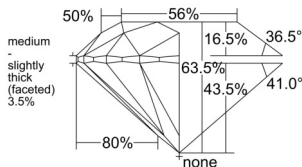

GIA®

FACSIMILE

GIA REPORT 1555037126

Verify this report at GIA.edu

GIA NATURAL DIAMOND DOSSIER®

April 15, 2026
GIA Report Number 1555037126
Shape and Cutting Style ..... Round Brilliant
Measurements ..... 5.59 - 5.63 x 3.56 mm

GRADING RESULTS

Carat Weight ..... 0.70 carat
Color Grade ..... H
Clarity Grade VS2
Cut Grade ..... Excellent

ADDITIONAL GRADING INFORMATION

Polish ..... Excellent
Symmetry ..... Excellent
Fluorescence ..... None
Clarity Characteristics ..... Crystal, Cloud
Inscription(s): GIA 1555037126

PROPORTIONS

GRADING SCALES

GIA COLOR SCALE	GIA CLARITY SCALE	GIA CUT SCALE	
D	FLAWLESS	EXCELLENT	
E	INTERNALLY FLAWLESS		
F		VVS₁	VERY GOOD
G	VVS₂		
H	VS₁	GOOD	
I	VS₂		
J	SI₁	FAIR	
K	SI₂		
L	I₁	POOR	
M			
N			
O	I₂		
P			
Q			
R	I₃		
S			
T			
U			
V			
W			
X			
Y			
Z