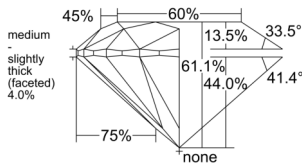

GIA®

FACSIMILE

GIA REPORT 1555037479

Verify this report at GIA.edu

GIA NATURAL DIAMOND DOSSIER®

April 16, 2026
GIA Report Number 1555037479
Shape and Cutting Style ..... Round Brilliant
Measurements ..... 4.35 - 4.37 x 2.66 mm

GRADING RESULTS

Carat Weight ..... 0.31 carat
Color Grade ..... J
Clarity Grade VS1
Cut Grade ..... Excellent

ADDITIONAL GRADING INFORMATION

Polish ..... Excellent
Symmetry ..... Excellent
Fluorescence ..... None
Clarity Characteristics ..... Cloud, Pinpoint
Inscription(s): GIA 1555037479

PROPORTIONS

Profile to actual proportions