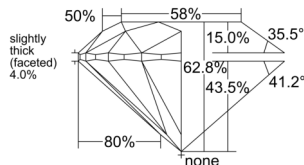

GIA®

FACSIMILE

GIA REPORT 1555099429

Verify this report at GIA.edu

GIA NATURAL DIAMOND DOSSIER®

April 23, 2026
GIA Report Number 1555099429
Shape and Cutting Style ..... Round Brilliant
Measurements ..... 5.38 - 5.41 x 3.39 mm

GRADING RESULTS

Carat Weight ..... 0.61 carat
Color Grade ..... H
Clarity Grade S11
Cut Grade ..... Excellent

ADDITIONAL GRADING INFORMATION

Polish ..... Excellent
Symmetry ..... Excellent
Fluorescence ..... None
Clarity Characteristics ..... Cloud, Crystal
Inscription(s): GIA 1555099429

PROPORTIONS

Profile to actual proportions