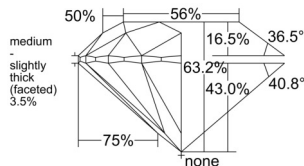

GIA®

FACSIMILE

GIA REPORT 1555103419

Verify this report at GIA.edu

GIA NATURAL DIAMOND DOSSIER®

May 04, 2026
GIA Report Number 1555103419
Shape and Cutting Style ..... Round Brilliant
Measurements ..... 5.34 - 5.36 x 3.38 mm

GRADING RESULTS

Carat Weight ..... 0.60 carat
Color Grade ..... H
Clarity Grade VS1
Cut Grade ..... Excellent

ADDITIONAL GRADING INFORMATION

Polish ..... Excellent
Symmetry ..... Excellent
Fluorescence ..... None
Clarity Characteristics..... Cloud, Crystal, Needle, Pinpoint
Inscription(s): GIA 1555103419

PROPORTIONS

Profile to actual proportions